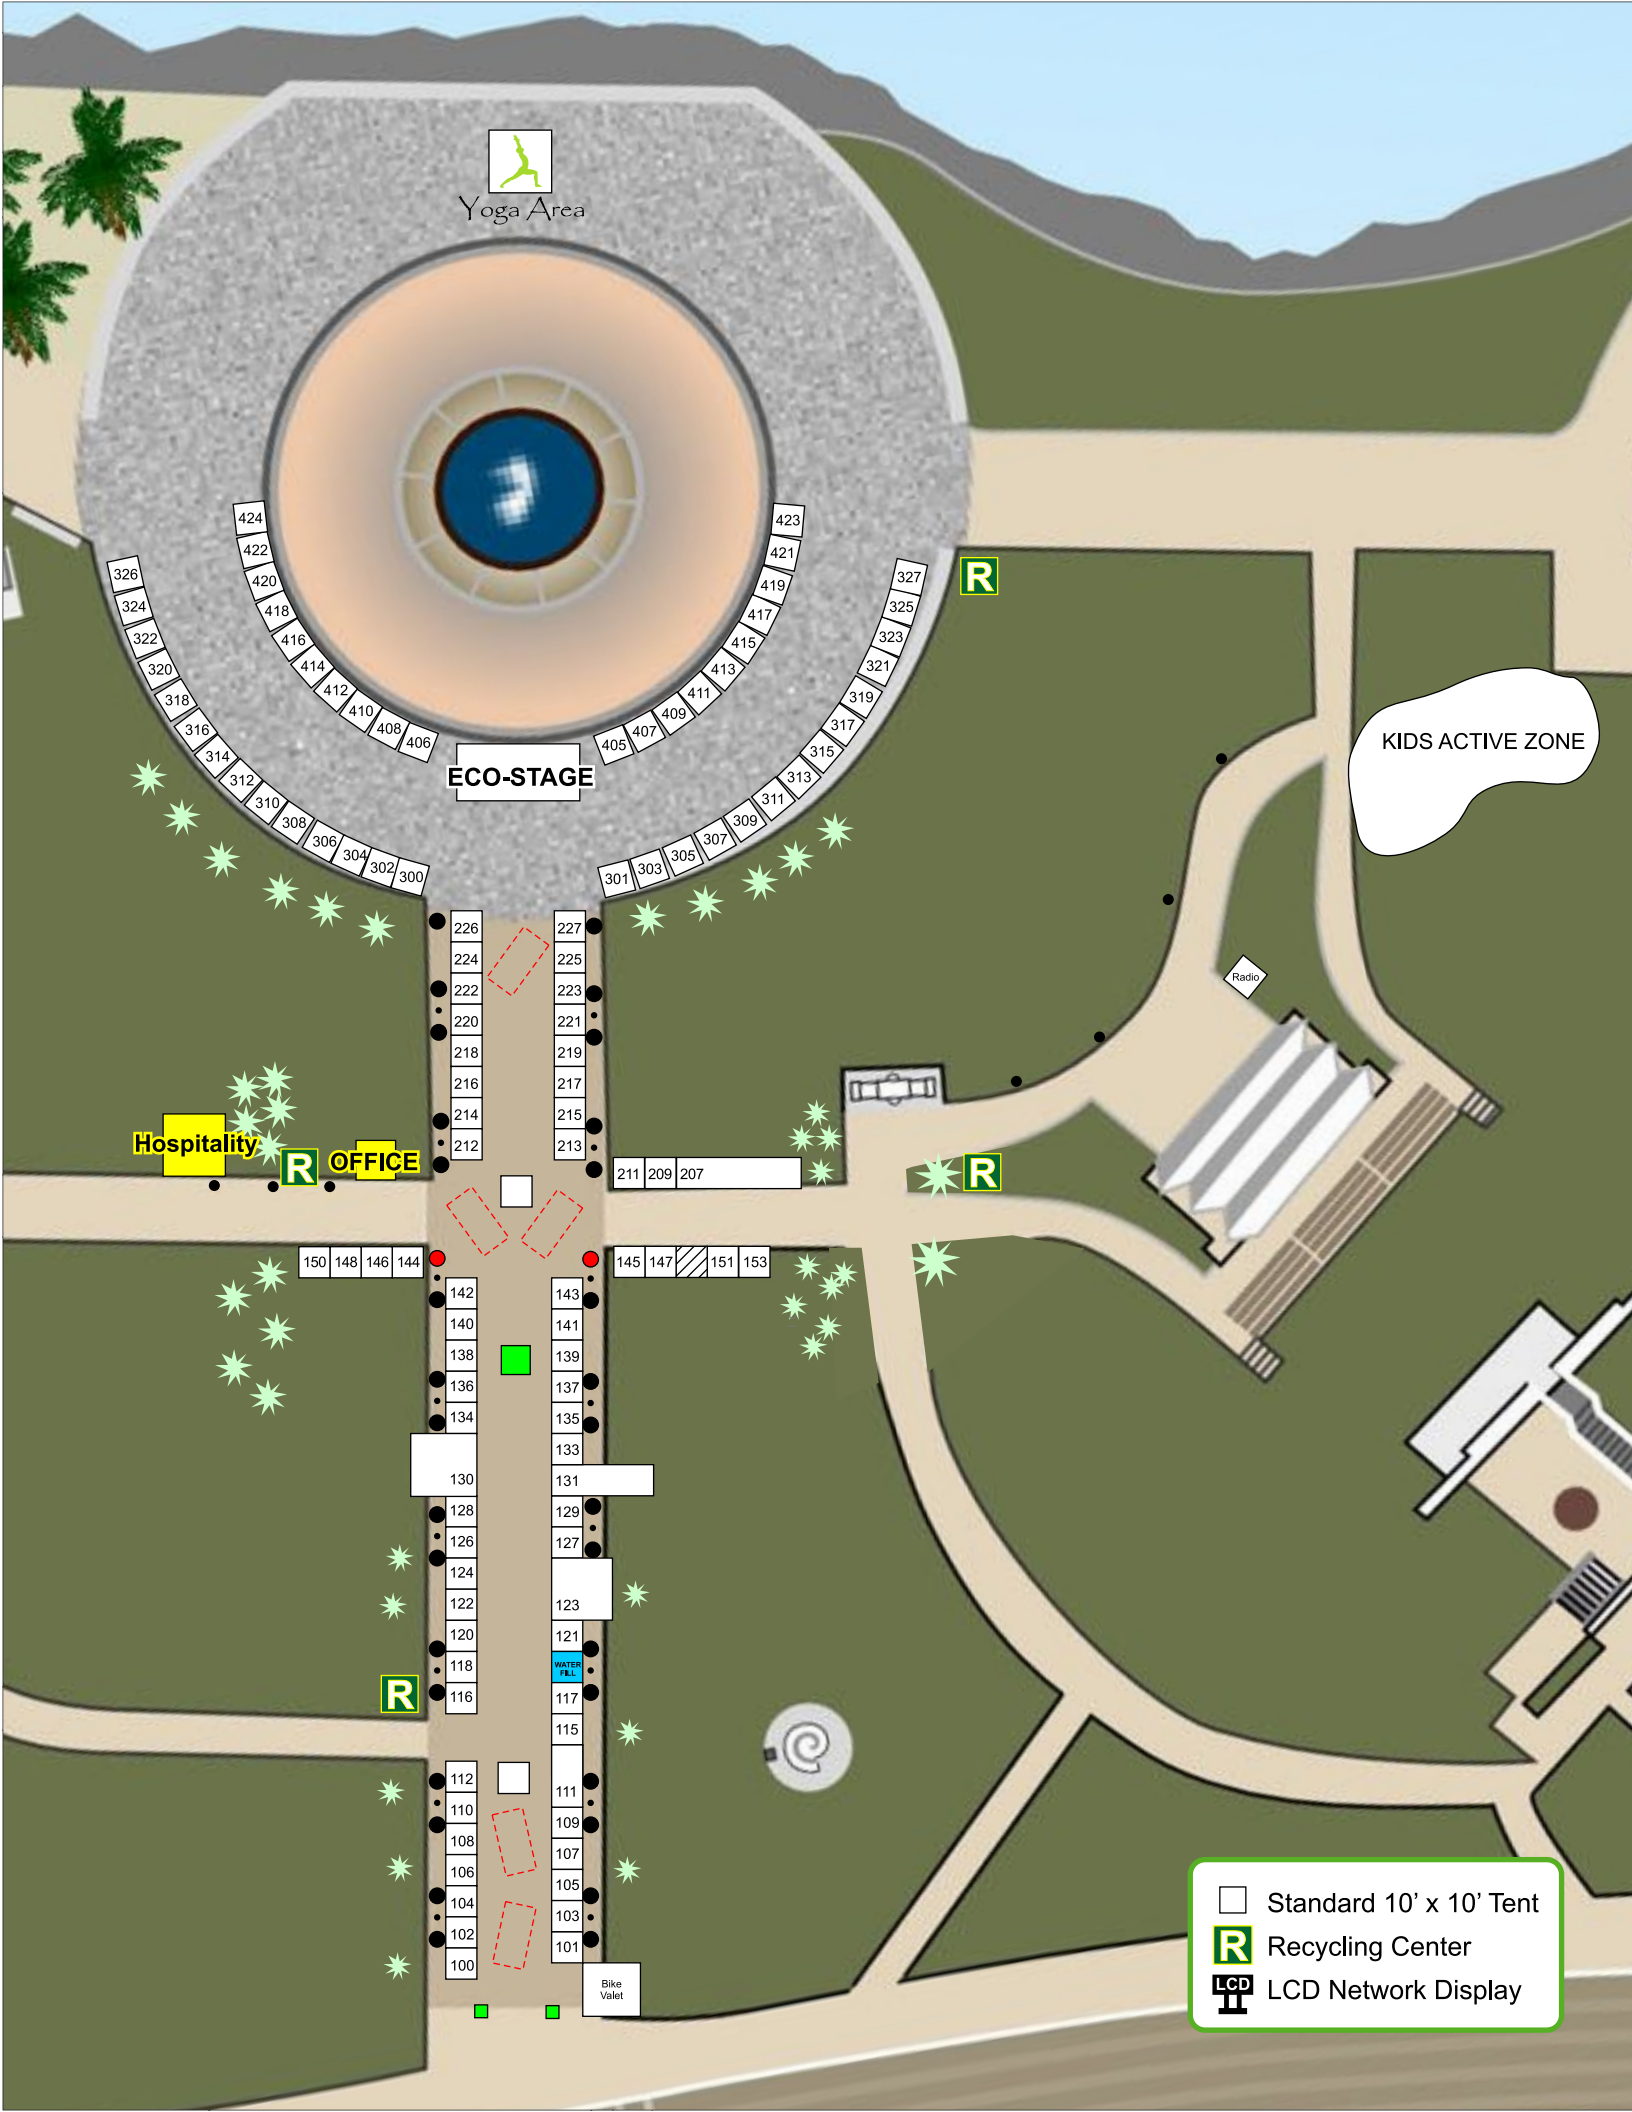

Yoga Area

ECO-STAGE

KIDS ACTIVE ZONE

Hospitality

OFFICE

-  Standard 10' x 10' Tent
-  Recycling Center
-  LCD Network Display

PARKING LOCATIONS